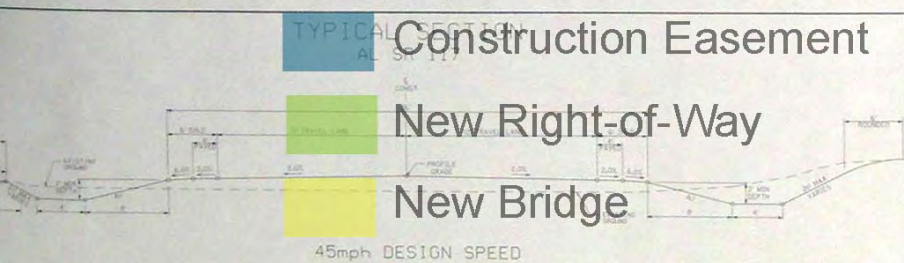

BEGIN WORK
 STA 0+00.00

BEGIN PROJECT
 STA 1+50.00

END PROJECT
 STA 25+00.00

McDorman

Inzer

Moon Lake Club

Midgley

SKYLINE CAMP

STATE ROUTE 117

5+00

10+00

15+00

20+00

25+00

DEMPSEY AVENUE

LAKE STREET